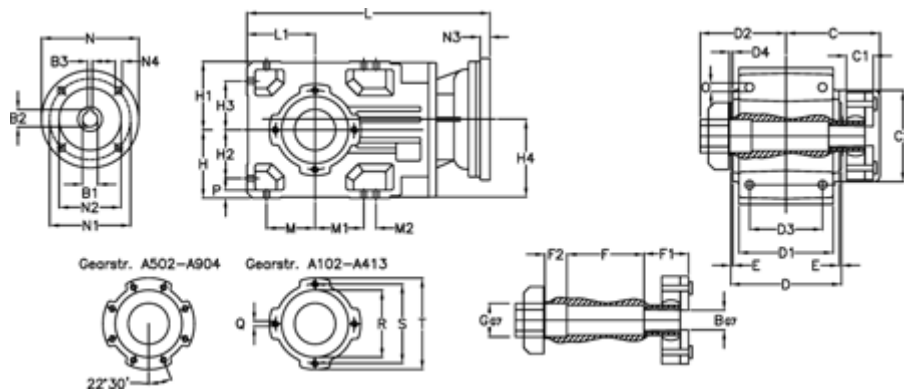

Article number: 29600203136125  
 Description: Bevel helical gearbox  
 A202QF25-31,3-P71B5

## Measures

|           |                                |              |           |            |
|-----------|--------------------------------|--------------|-----------|------------|
| B = 25    | D1 = 110                       | F2 = 36      | L = 306.0 | N3 = -     |
| B1 = 14   | D2 = 60                        | G = 32       | L1 = 80   | N4 = M8x16 |
| B2 = 16.3 | D3 = 90                        | GA = 14,5 NM | M = 60.0  | O = 9.5    |
| B3 = 5    | d4 = 4.5                       | H = 80       | M1 = 60.0 | P = 9      |
| C = 89.5  | Description = A202QF-xx-P71 B5 | H1 = 80      | M2 = -    | Q = M8x15  |
| C1 = 23   | E = 3.0                        | H2 = 60.0    | N = 160   | R = 95     |
| C2 = 72.0 | F = 77.5                       | H3 = 60.0    | N1 = 130  | S = 115    |
| D = 136   | F1 = 36.0                      | H4 = 93.0    | N2 = 110  | T = 140    |